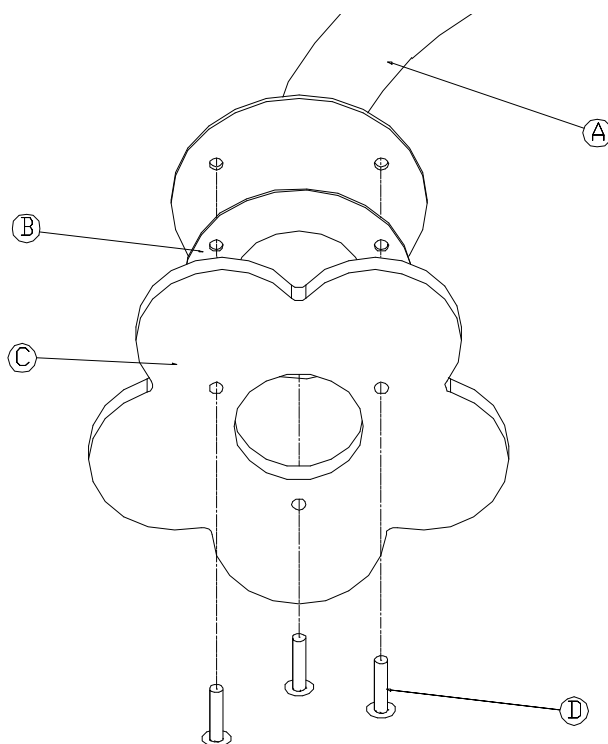

SPECIFICATION

The Stem is made from 40 NBT m/s to BS 1387 and all metals will be protected with low lead powder paint (within the meaning of the Toy and Safety Regulations 1367 of 1974 and Pencil and Graphics Regulations. Flower heads will be constructed from 12 mm Lamina. Fasteners will be M8 Anti Vandal Pentagon Button Head Screws and will be plated for weather protection.

INSTALLATION INSTRUCTIONS

- 1 Read installation instructions through before commencing erection of unit.
- 2 Do NOT tighten fastenings until the unit is completely assembled
- 3 Excavate foundations in accordance with foundation plans.
- 4 Place Stem into prepared foundation, set on a standard house-hold brick that is frog side down set to dimensions as shown.
- 5 Ensure plumb, square and is at the correct height .
- 6 Backfill foundations with concrete up to the spigot.
- 7 Allow to dry for 48 hours before commencing.
- 8 Attach the pipe to the each of the talking flower spigot s and backfill foundations (soil) to correct finished surfacing height.

REF	QTY	DESCRIPTION	PART No
A	2	Stem Assy	4200-485
B	2	Mesh Plate	3200-319
C	2	Flower Head	3730-070
D	6	M8 x 25 Pent Button Head	2176-152
E	6	M8 Short Safety Fastener	2177-004
F	1	PVC Reinforced Hose 10M	3730-071
G	2	Jubilee Clip 25mm – 30mm	2710-060
For Bark Fix : change Stem Assembly 4200-485 to 4200-489			