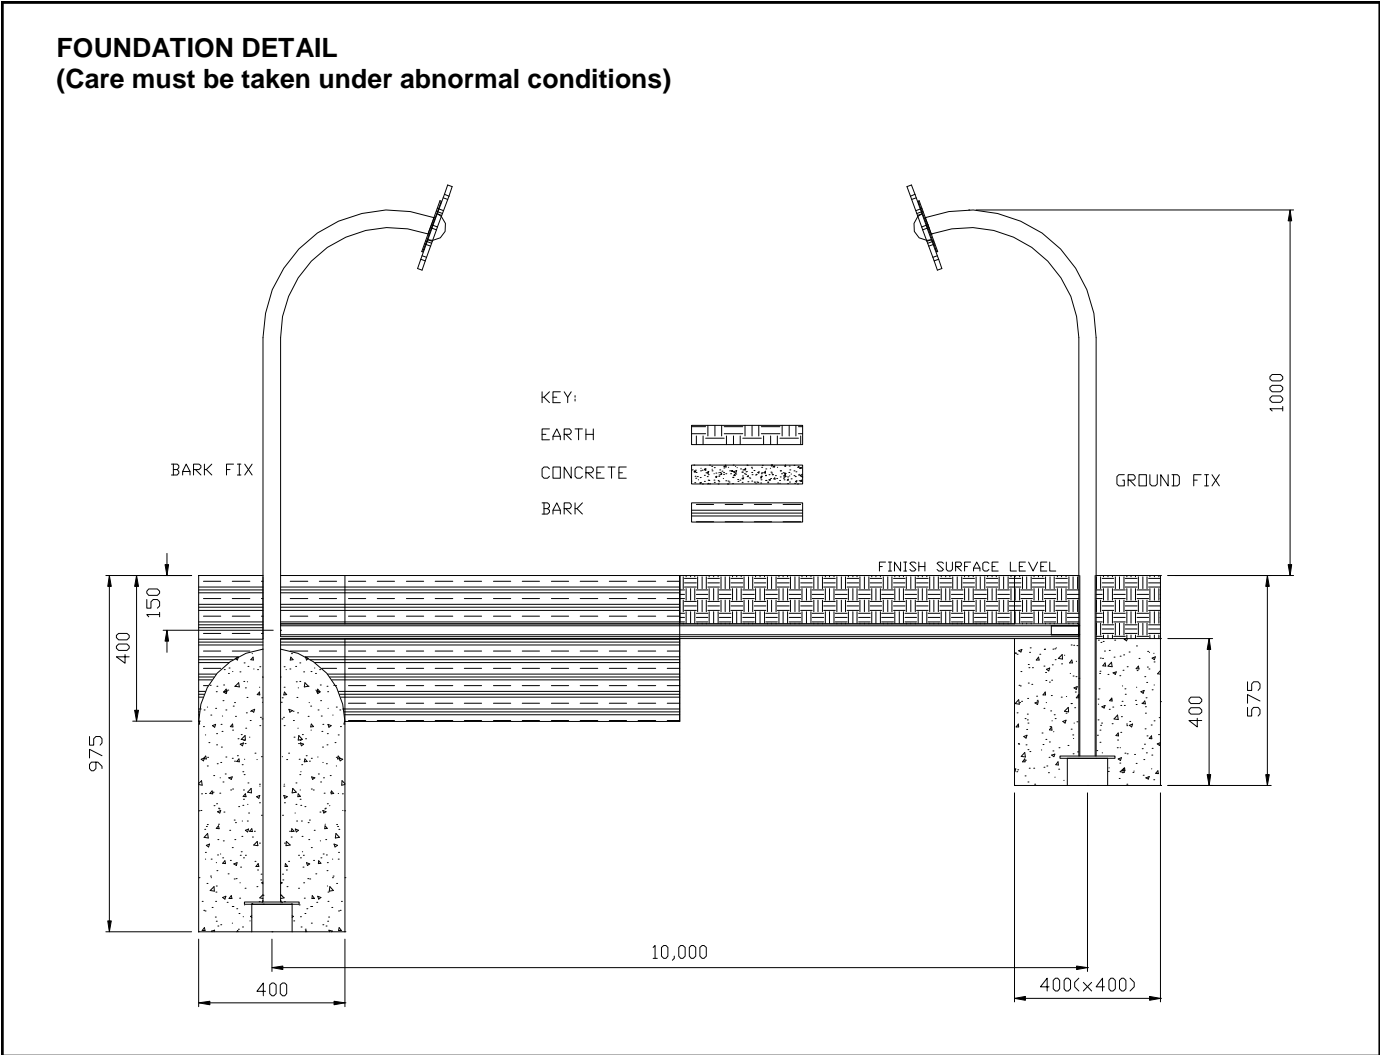

SURFACING & FREE SPACE DETAIL

*No Safety Surfacing is needed but note where adjacent equipment has been placed!!